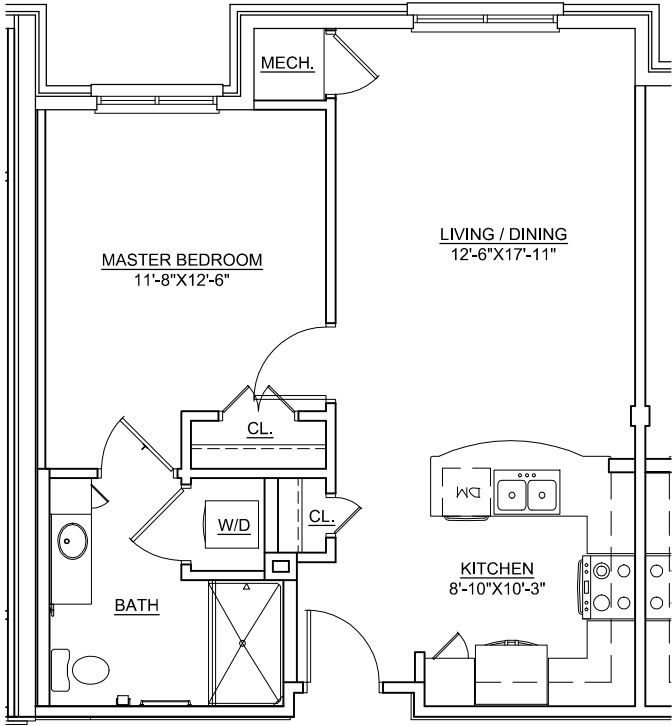

RESIDENCE #:	
MONTHLY FEE:	
MOVE-IN DATE:	

# The Ardrey I

1 BEDROOM / 1 BATH

658 SQ. FT.

ROOM DIMENSIONS ARE APPROXIMATE. PLANS MAY VARY IN SIZE AND CONFIGURATION.