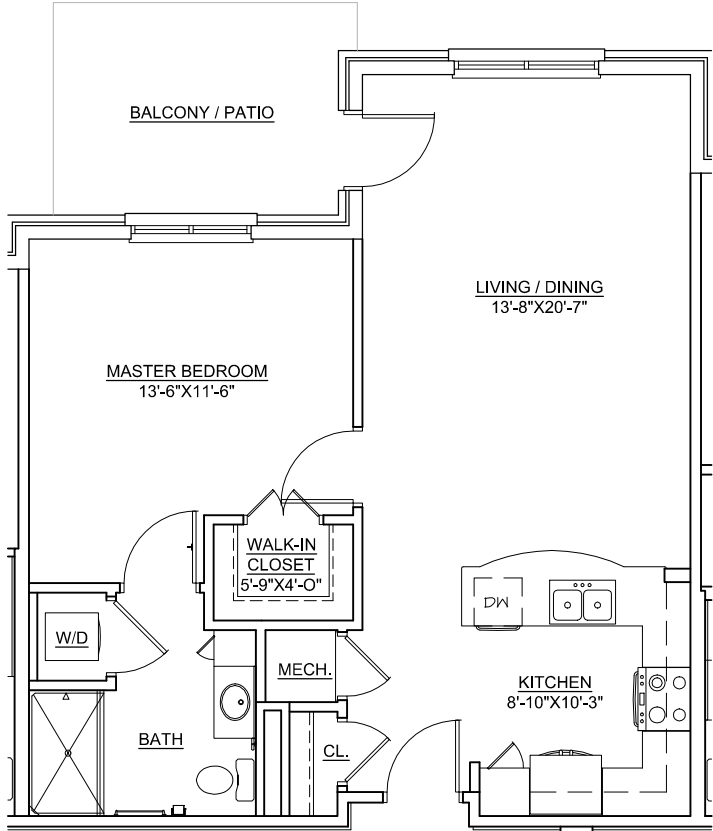

RESIDENCE #:	
MONTHLY FEE:	
MOVE-IN DATE:	

The Ardrey V

1 BEDROOM / 1 BATH

750 SQ. FT.

ROOM DIMENSIONS ARE APPROXIMATE. PLANS MAY VARY IN SIZE AND CONFIGURATION.