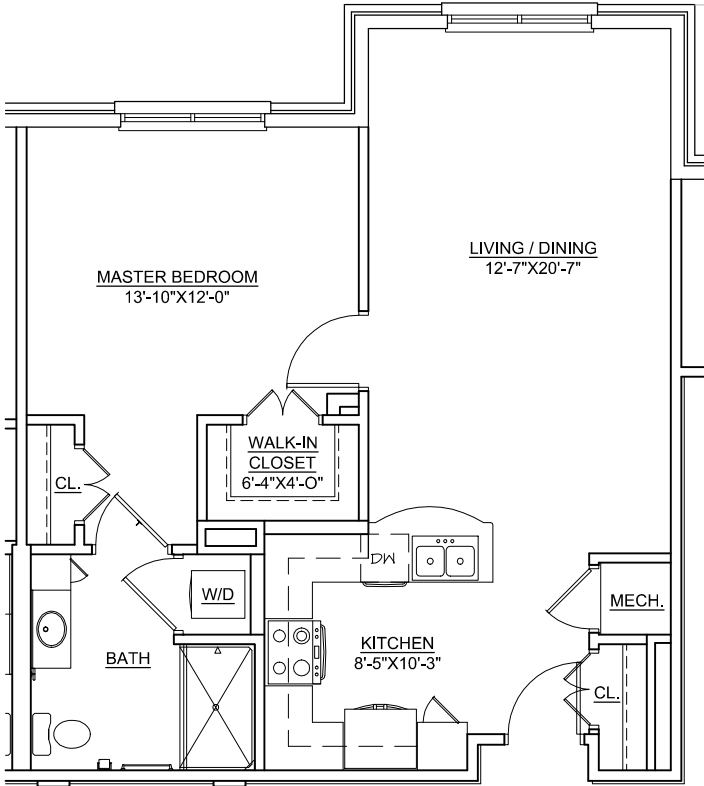

RESIDENCE #:	
MONTHLY FEE:	
MOVE-IN DATE:	

The Ardrey VI

1 BEDROOM / 1 BATH

762 SQ. FT.

ROOM DIMENSIONS ARE APPROXIMATE. PLANS MAY VARY IN SIZE AND CONFIGURATION.