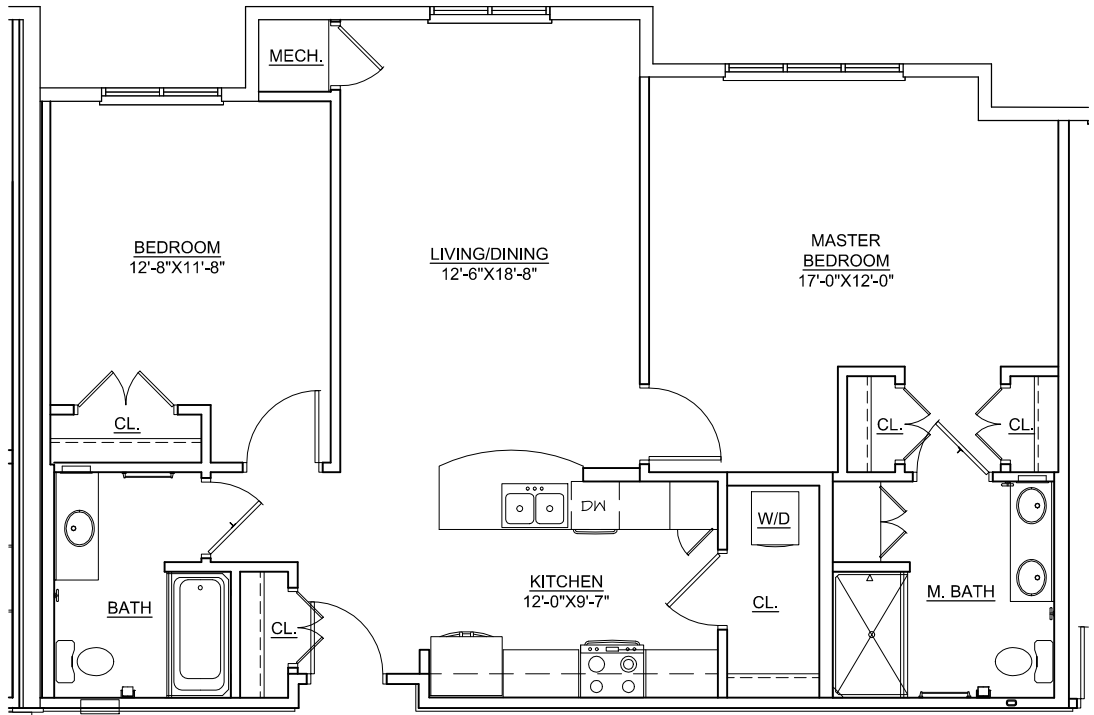

RESIDENCE #:	
MONTHLY FEE:	
MOVE-IN DATE:	

The Renaissance I

2 BEDROOMS / 2 BATHS

1103 SQ. FT.

ROOM DIMENSIONS ARE APPROXIMATE. PLANS MAY VARY IN SIZE AND CONFIGURATION.