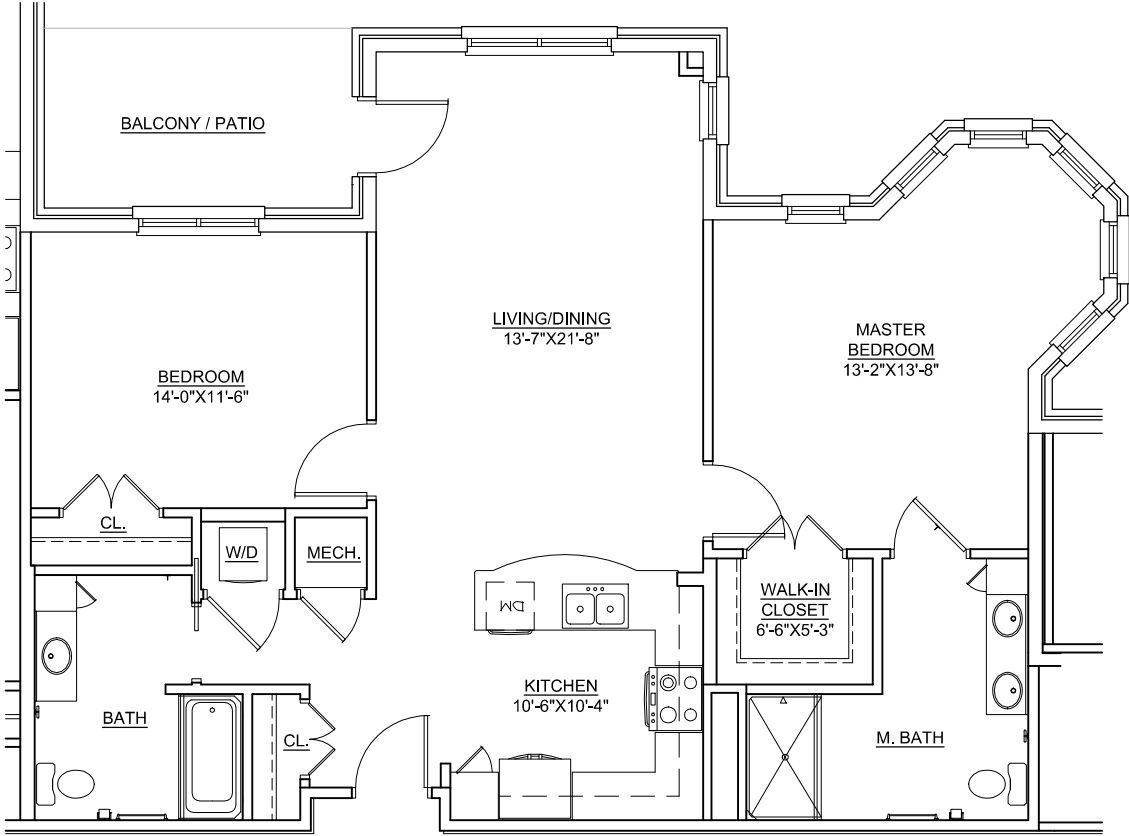

RESIDENCE #:	
MONTHLY FEE:	
MOVE-IN DATE:	

The Renaissance II

2 BEDROOMS / 2 BATHS

1155 SQ. FT.

ROOM DIMENSIONS ARE APPROXIMATE. PLANS MAY VARY IN SIZE AND CONFIGURATION.