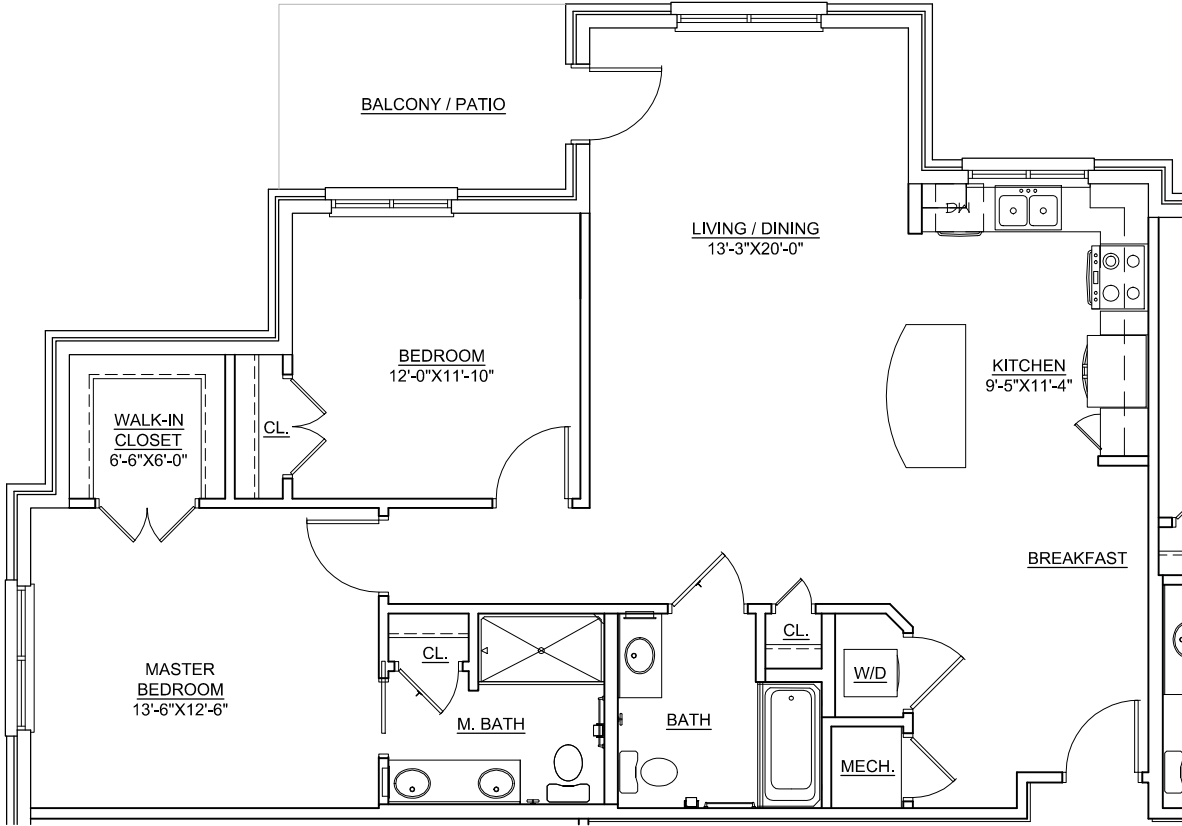

RESIDENCE #:	
MONTHLY FEE:	
MOVE-IN DATE:	

# The Renaissance VI

2 BEDROOMS / 2 BATHS

1195 SQ. FT.

ROOM DIMENSIONS ARE APPROXIMATE. PLANS MAY VARY IN SIZE AND CONFIGURATION.