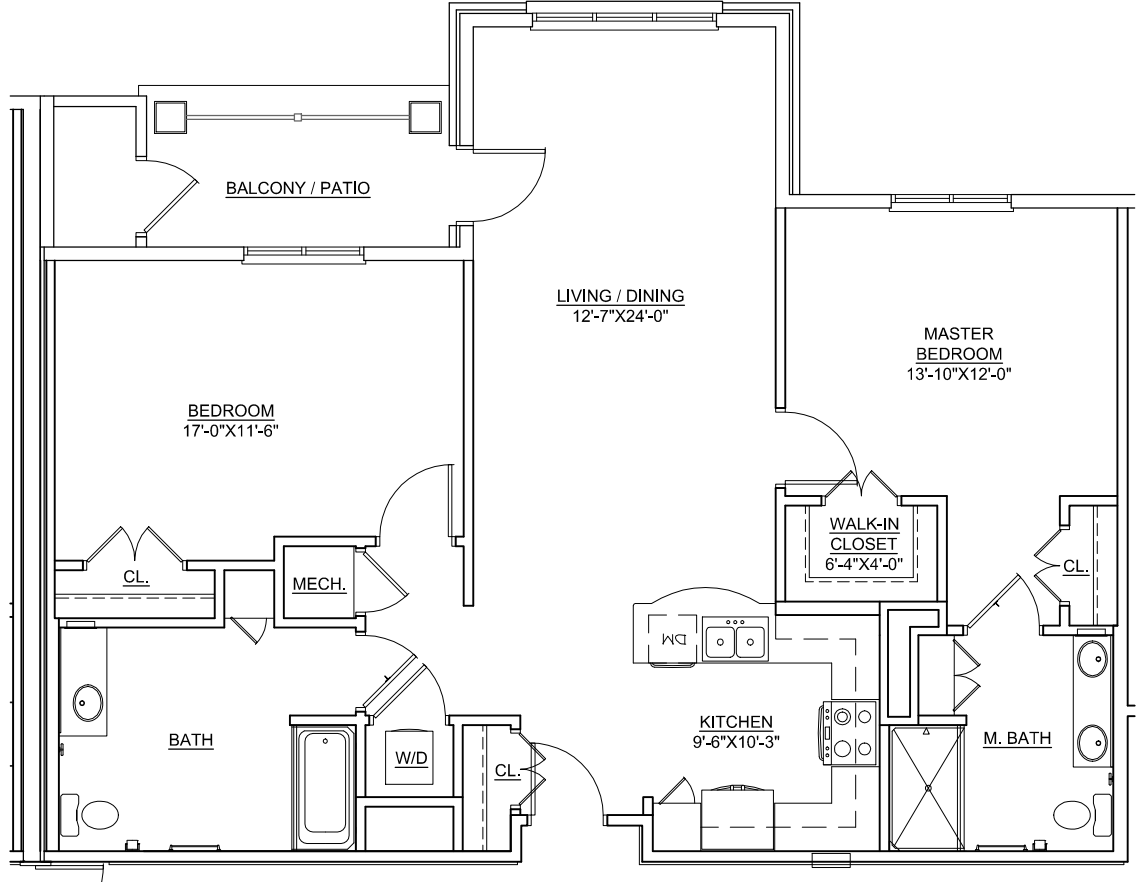

RESIDENCE #:	
MONTHLY FEE:	
MOVE-IN DATE:	

The Renaissance VII

2 BEDROOMS / 2 BATHS

1234 SQ. FT.

ROOM DIMENSIONS ARE APPROXIMATE. PLANS MAY VARY IN SIZE AND CONFIGURATION.